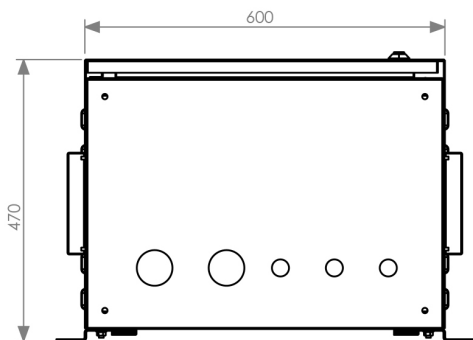

## D-IP CITY RACK 600x600mm (WxD) // Double Walled

P/N	U	COLOR	RAL	HEIGHT (mm)	WIDTH (mm)	DEPTH (mm)	NET WEIGHT (mm)	LOAD CAPACITY (mm)
DIPCT606007UG2	7	GREY	7035	470	600	600	44	100
DIPCT606009UG2	9	GREY	7035	558	600	600	46	100
DIPCT606012UG2	12	GREY	7035	691	600	600	50	100
DIPCT606016UG2	16	GREY	7035	868	600	600	54	100

## TECHNICAL DRAWING - Wall Mount

FRONT VIEW

SIDE VIEW

TOP VIEW

REAR VIEW

BOTTOM VIEW

ISOMETRIC VIEW