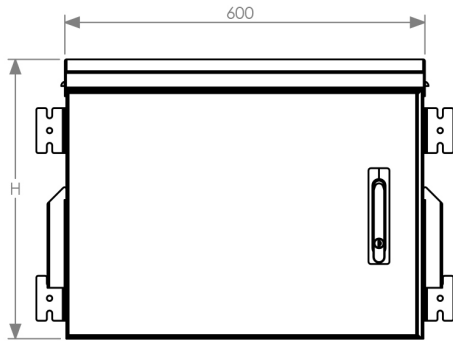

TECHNICAL DRAWING - Wall Mount

FRONT VIEW